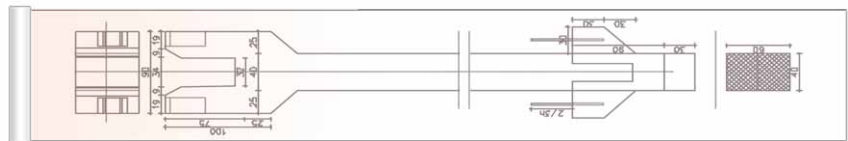

 Up to 15 metres

Compact and space saving

With a width of under 110 cm and a depth of less than 70 cm, the SP W2470 occupies very little space for a wide format printer. In fact, it is the most compact printer in its class. You can even fit it in a small corner close to the users. As the SP W2470 is also very quiet, its presence does not affect your work environment.