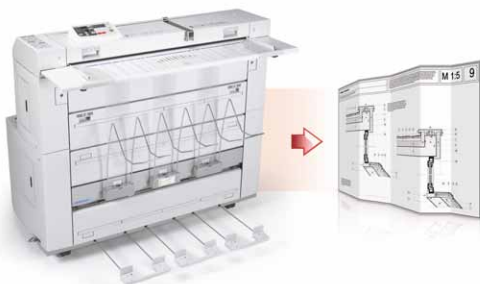

RICOH

**Unique top quality
wide format performance**

Aficio™ SP W2470

Master your wide format print workflow

Whether you work in a technical environment or larger organisation, your basic demands are the same: you want to be productive and stand out. With the Aficio™ SP W2470, Ricoh provides a very compact wide format print solution for peak demand performance and superior imaging quality. Building on the proven success of Ricoh's wide format solutions, this digital device handles all print tasks quickly and efficiently. The SP W2470 answers the toughest printing requirements and delivers top quality output even on standard paper. This wide format printer offers you the performance and productivity to meet the tightest deadlines.

Flexible and large paper capacity

With its 2 standard Roll Feeders, the SP W2470 allows you to print documents from A3 to A0 without having to walk to the machine to change paper or cut away excess paper. If you need to print on non-standard sizes or materials, the standard bypass offers exceptional possibilities on calques, film or other materials. With the optional paper cassette you have cut sheet paper of up to A3 size readily available.

Professional finishing

Eliminate time consuming manual work and save on your budget by opting for the unique fan folder unit. This finisher vertically folds the paper into a 'fan' and creates perfectly finished output, ready for storage or distribution. Documents of up to 6 meters long can be folded easily via the driver.